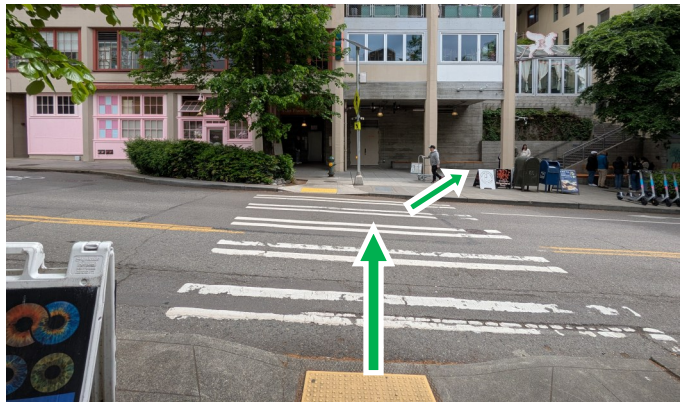

Cross Western Ave and veer right towards the stairs.