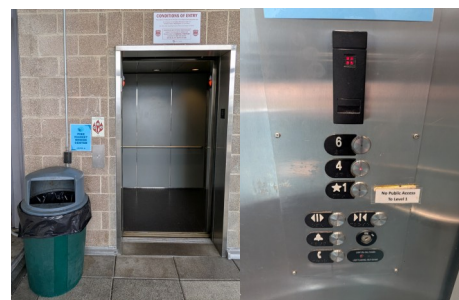

When you reach the landing at the end of the railing, the entrance to the Pike Market Senior Center is through the orange double doors.

From 1st Ave & Pike Street via elevator

Use the "Economy Market Entrance" and go west.

Continue past the shops and to the hallway between MarketSpice and Don & Joe's Meats

Go left at the Pike Market Senior Center sign.

Enter the elevator and select the 4th floor.

Visual directions to **PIKE MARKET Senior Center** from Parking Garages