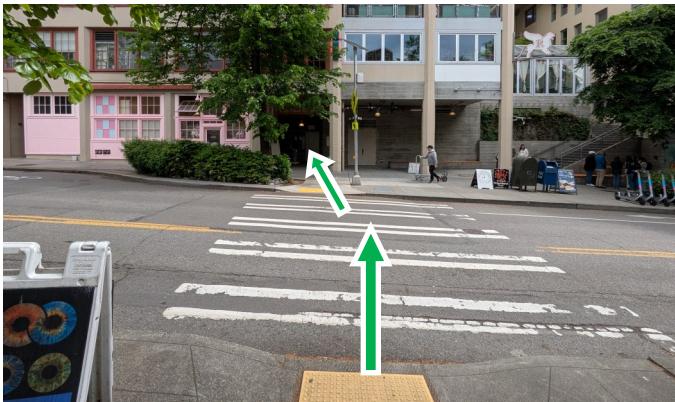

Visual directions to **PIKE MARKET Senior Center** from 1st & Pike

From 1st Ave & Pike Street via Post Alley

Head west, descending the ramp toward Post Alley.

When the cobblestones end, continue west and follow the railing along the wall on your left.

When you reach the landing at the end of the railing, the entrance to the Pike Market Senior Center is through the orange double doors.

From 1st Ave & Pike Street via elevator

Use the "Economy Market Entrance" and go west.

Continue past the shops and to the hallway between MarketSpice and Don & Joe's Meats

Go left at the Pike Market Senior Center sign.

Enter the elevator and select the 4th floor.

Visual directions to **PIKE MARKET Senior Center** from Parking Garages

From Western Ave via elevator

After parking, head east towards Western Ave.

At Western, go right/downhill towards the crosswalk.

Cross Western towards elevator near Cobb's Popcorn.

1) Enter the elevator and select the 4th floor. 2) Exit the elevator to your right and towards the mural. 3) Continue past the mural. PMSC is through the orange double doors.